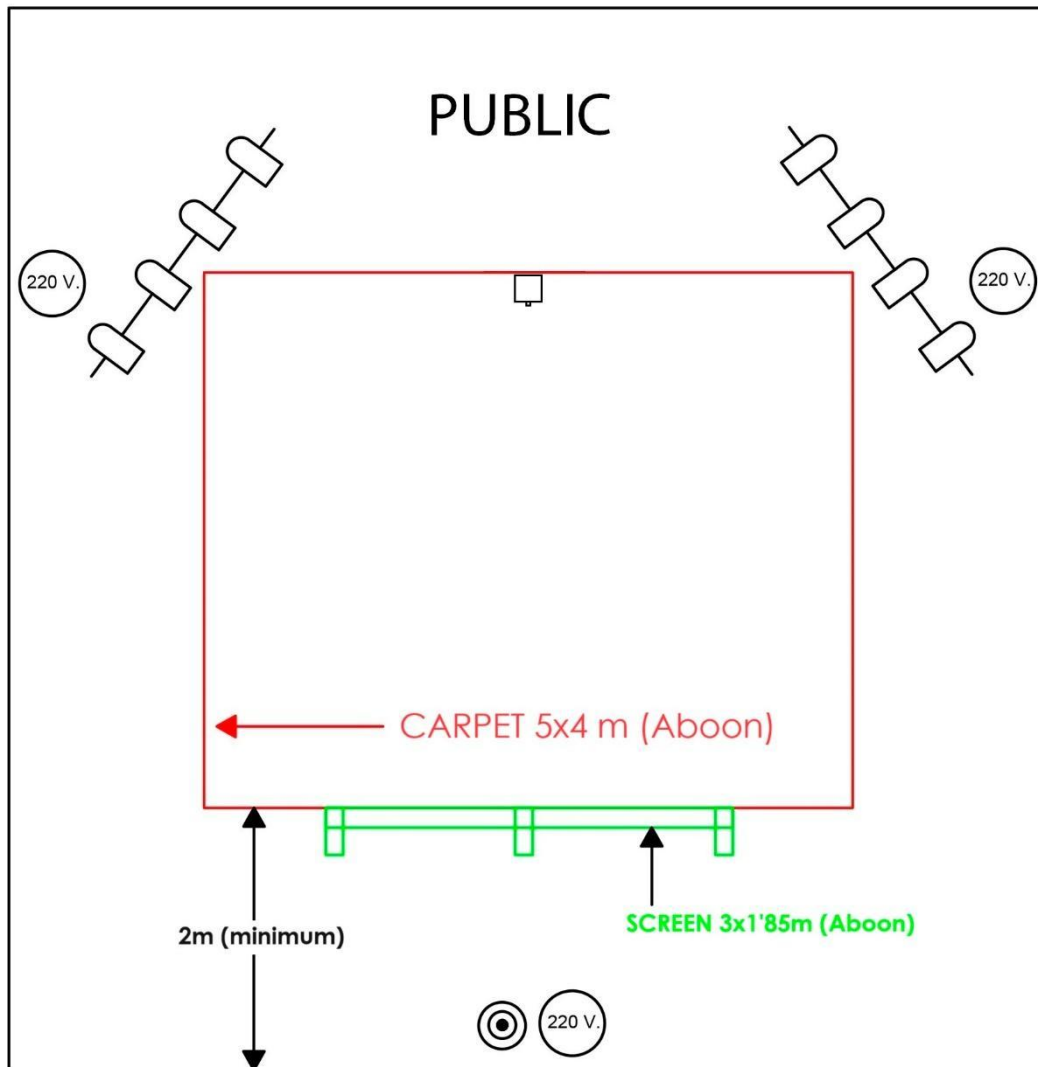

TECHNICAL INFORMATION - BABY ESFERIC

- Option to perform with the audience in the stalls or on the stage, following the performing space.
- Duration: 30 minutes.
- Seating capacity: 200 people (maximum recommended).
- Minimum stage dimensions: 5x5 m.
- Setup time: 3 hours.
- Dismantling time: 1 hour.
- Theater: Total darkness.
- Possibility to perform in any space. The company can provide all the necessary technical material for light and sound.

Contact: Eduardo Telletxea (+34 600 554 886), telletxea@hotmail.com

www.aboonteatre.com

babyesferic

-  3 direct current (DC) power points (**provided by the theater**)
-  L-R connection to the company's soundboard. 2 audio cables (Cannon) connected to the room's speakers (**provided by the theater**)
-  8 LED PAR lights and 2 light towers (provided by Aboon)
-  Video projector (provided by Aboon)